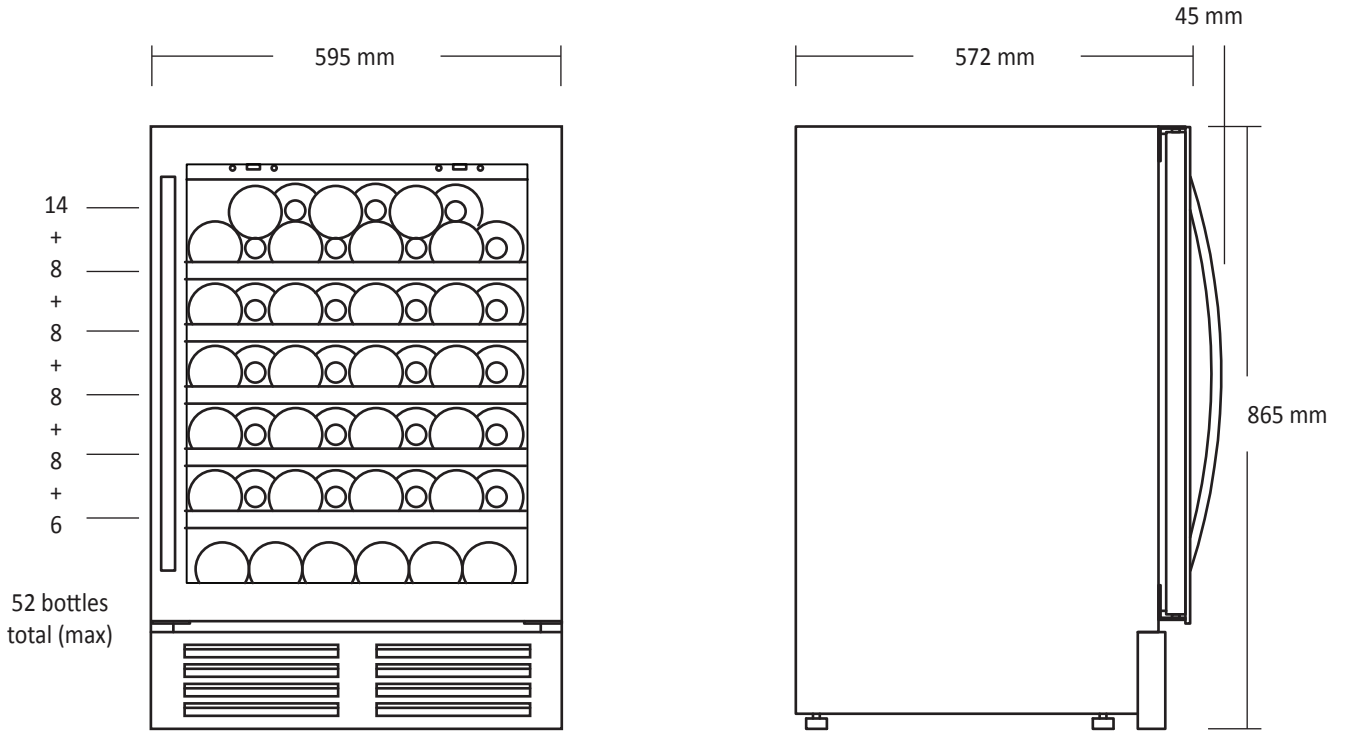

Product dimensions

SV 80

With wine bottles loading estimate
(750 ml standard Bordeaux bottle)

scandomestic