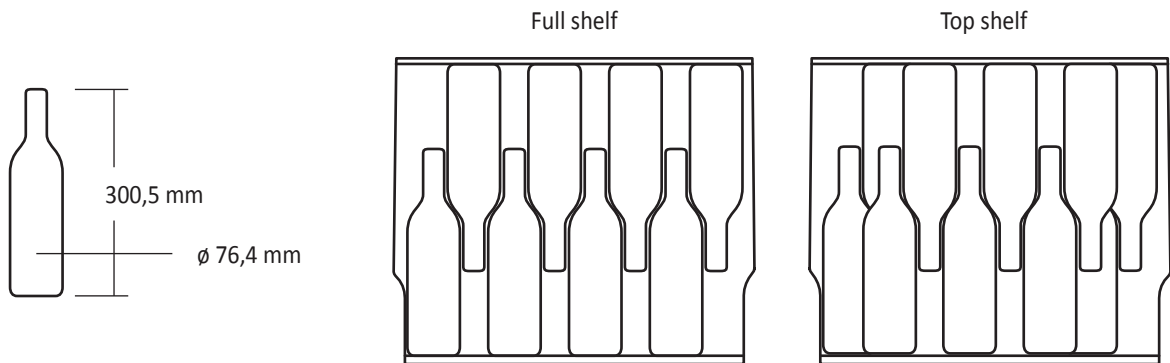

Product dimensions

SV 80

With wine bottles loading estimate
(750 ml standard Bordeaux bottle)

scandomestic